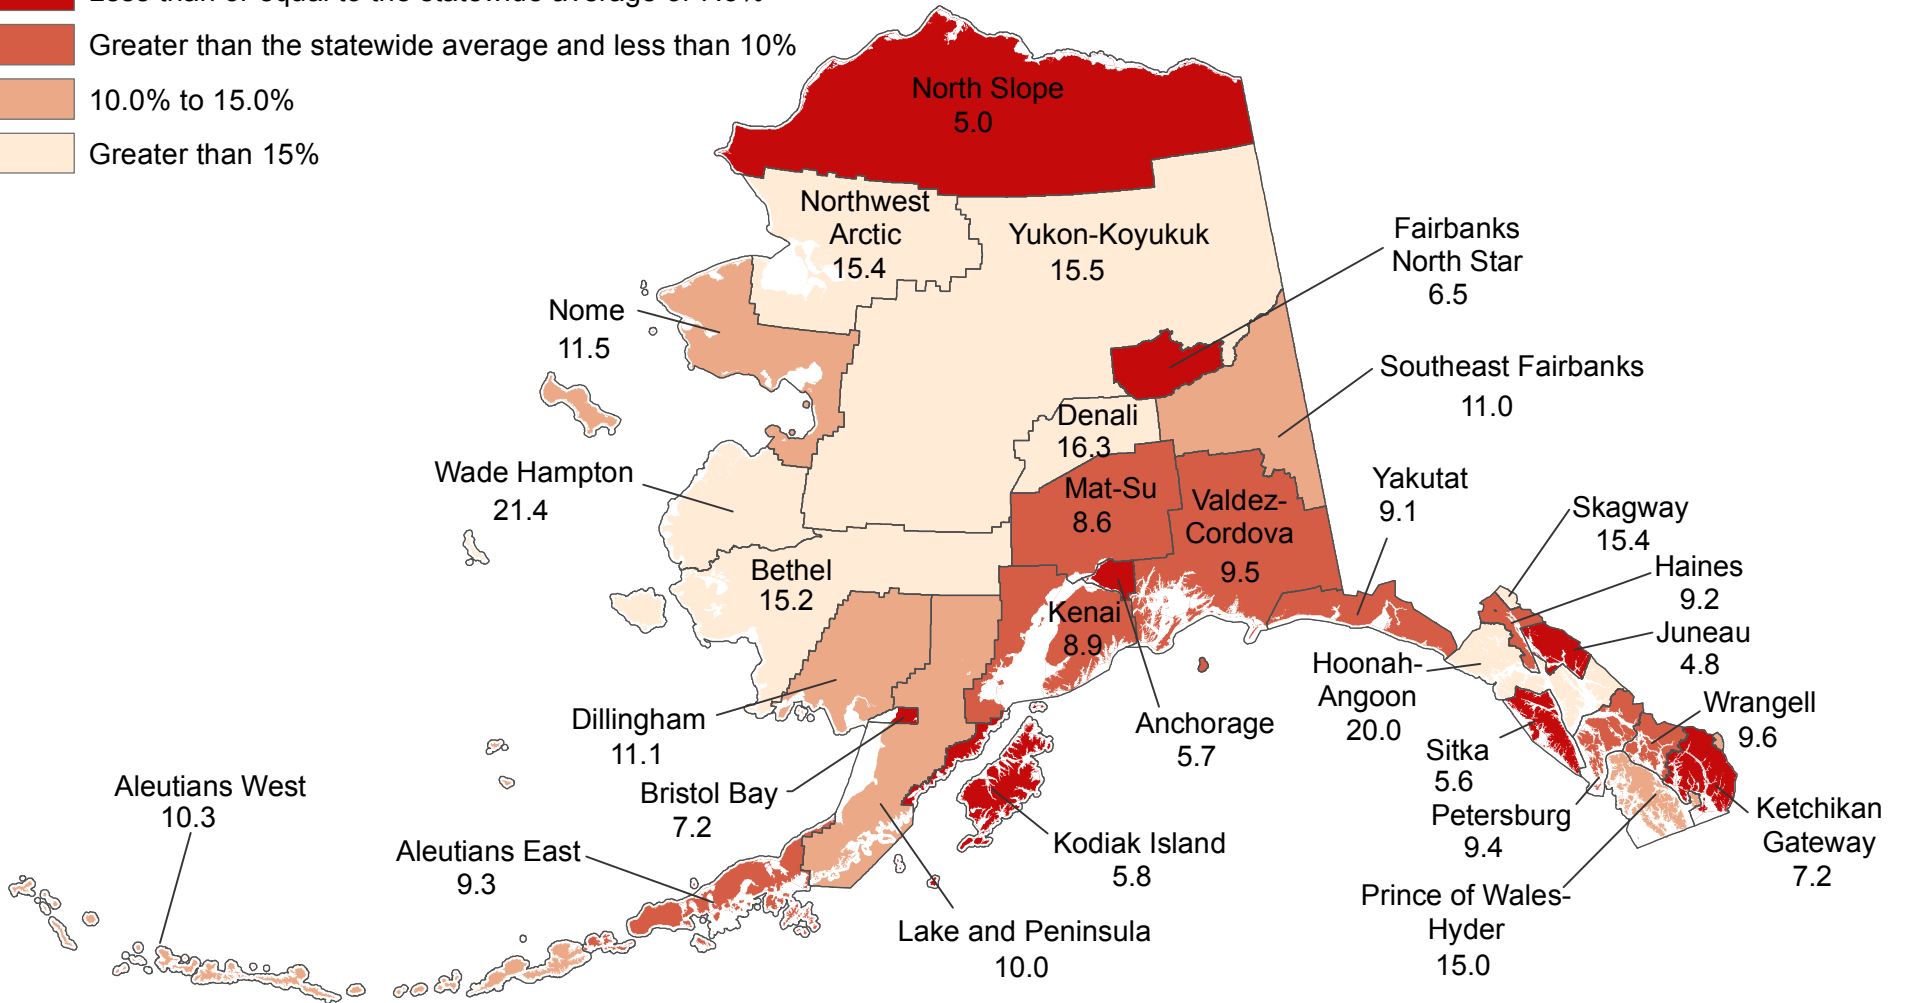

April 2012 Unemployment Rate Not Seasonally Adjusted

Unemployment Rate Range

The statewide unemployment rate for April 2012 is 7.3 percent