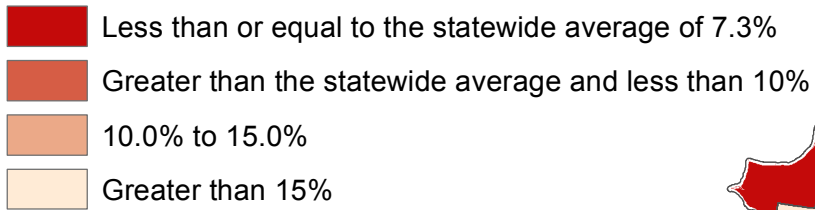

April 2012 Unemployment Rate Not Seasonally Adjusted

Unemployment Rate Range

The statewide unemployment rate for April 2012 is 7.3 percent